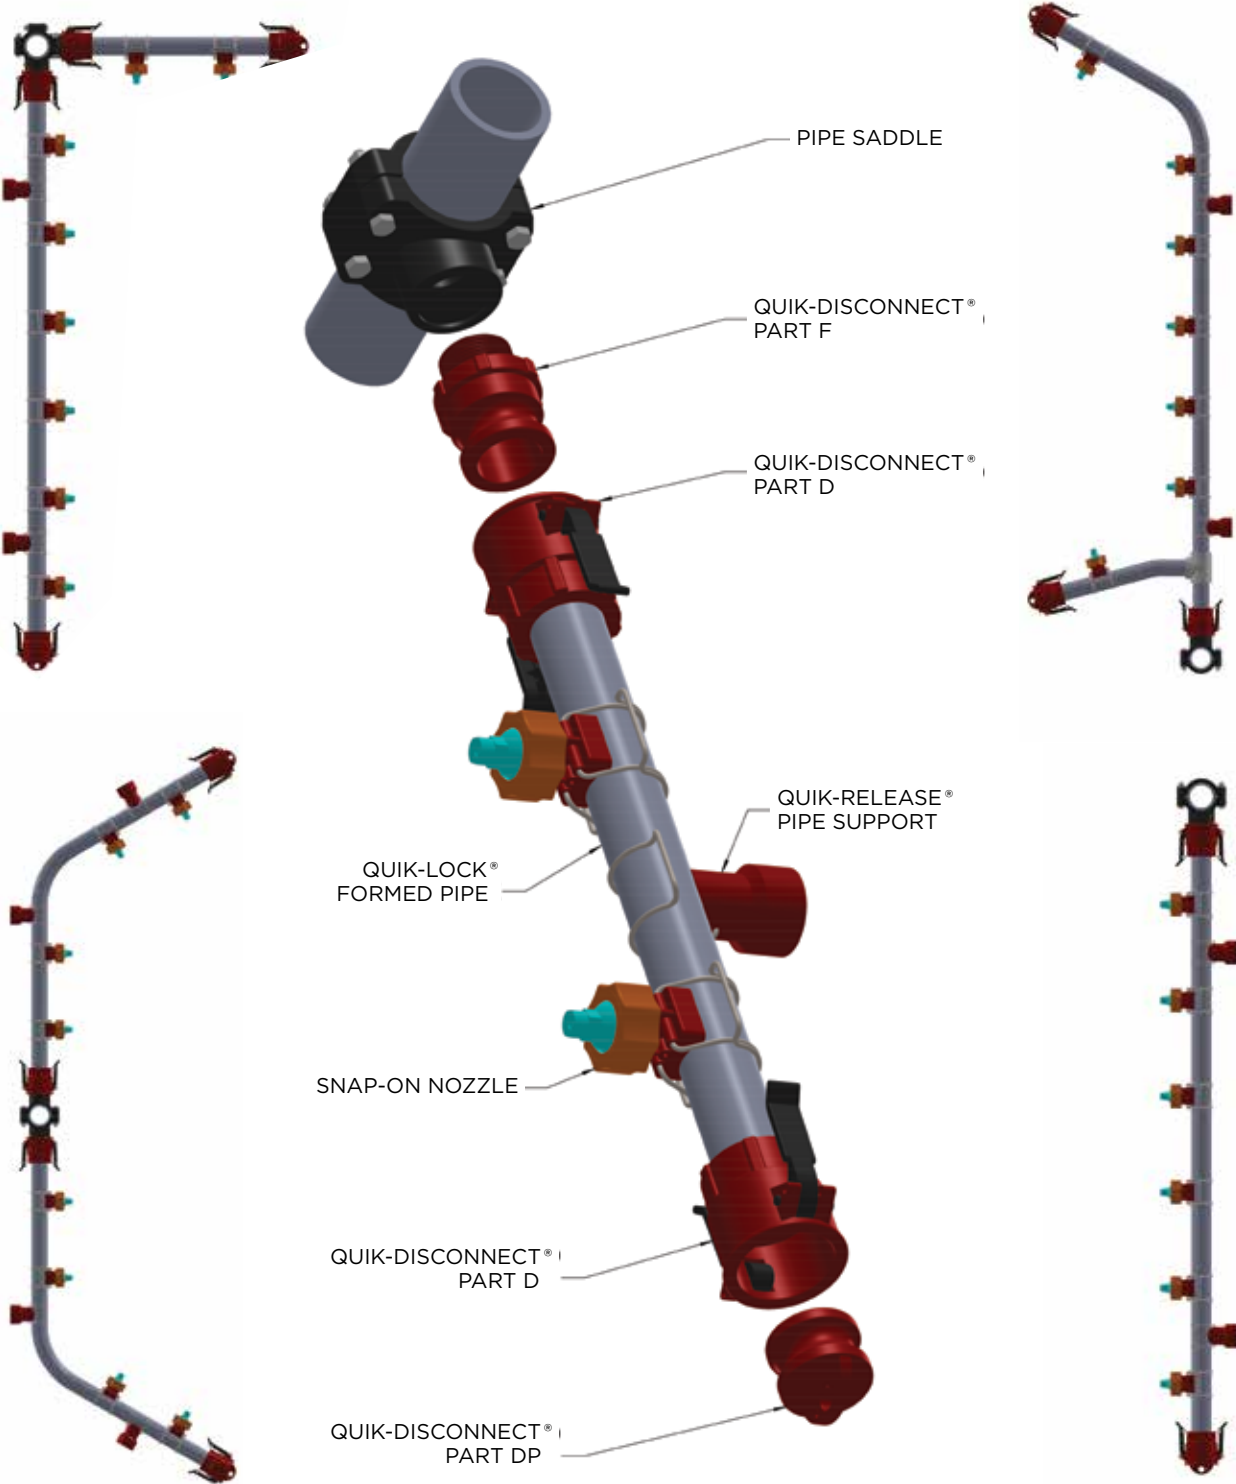

UNI-SPRAY QUICK-RELEASE NOZZLES, COUPLERS AND PIPE SYSTEMS FOR THE PRETREATMENT INDUSTRY.

DESIGNED FOR YOUR APPLICATION